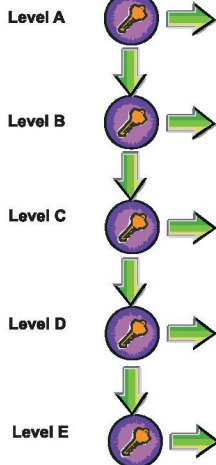

6121 ProSeries® High Security 8x54mm Padlock

6125 ProSeries® High Security 10x61mm Padlock

6127 ProSeries® High Security 11x67mm Padlock

6121LJ ProSeries® High Security 8x54mm Padlock 61mm Shackle Clearance

Ideal for Securing Ladders in Transport

8413 Python Locking Cable

Protected, Controlled Keys - cannot be duplicated in SA

6321 ProSeries® High Security 8x54mm Shrouded Padlock

6325 ProSeries® High Security 9x61mm Shrouded Padlock

6327 ProSeries® High Security 11x67mm Shrouded Padlock

High Security / Commercial

607 / 608

Locks

M40EUR Grade 8 Boron Carbide Shackle (Key Override)

Combination Padlocks

175

Available in 175LH