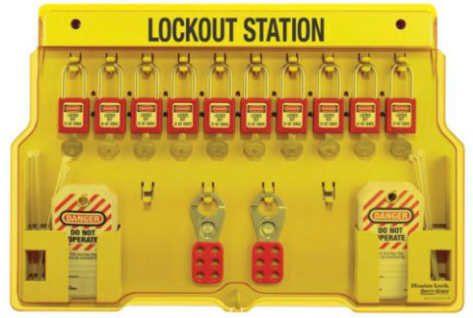

LOCKOUT TAG

LOCKOUT CADDY

LOCKOUT HASP

LOCKOUT GROUP LOCK BOX

LOCKOUT STATIONS

4, 10 OR 20 LOCK STATIONS

LOCKOUT ELECTRICAL KITS

CIRCUIT BREAKER LOCKOUT

VALVE LOCKOUT ADJUSTABLE CABLE

VALVE LOCKOUT

(5 SIZES AVAILABLE)

6835 Aluminium Padlocks
6.35mm Shackle

Aluminium Padlock Dust Cover

485 Rotating Gate Valve Lockout

LOCKOUT STATION

Gate Valve Cover Lockout

Zenex Padlock Dust Cover

1484BP1106 & 1483BP410 Lockout Stations

S31 Zenex® Padlocks
4.76mm Shackle

S440 & S450
12 or 24 Hole Sliding Safety Hasp

Lubricant

S125 Padlock Caddy

S806 Adjustable Cable Lockout with 4mm Cable